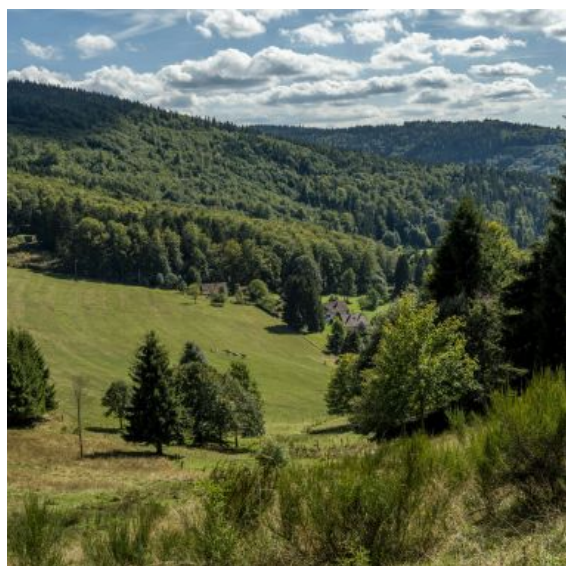

HIKING TRAIL H19: AROUND THE CHÂTEAU DE SAINT LOUIS LE SAPINOT

Saint Stail

 [_03 88 47 18 51](tel:0388471851)

@ Contact

 <https://www.valleedelabruche.fr>

88210 Saint Stail

+ Description

Your route will start at the Château Saint-Louis, an architectural gem dating from the 18th century, and take you along hidden paths and picturesque roads. The route is accessible to all levels of ability, and you can stop along the way to rest and take photos of the scenery around you.