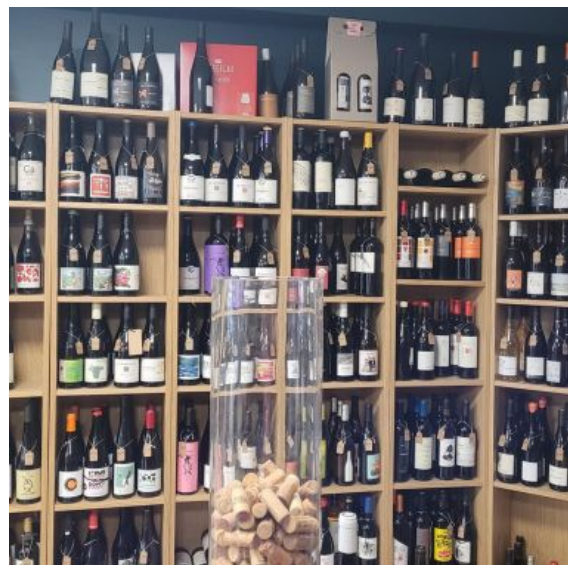

JUS DE LA VIGNE

Ernolsheim Bruche

 [03 69 23 42 49](tel:0369234249)

@ Contact

 <https://jusdelavigne.fr/>

**5 rue de la gare
67120 Ernolsheim Bruche**

+ Description

Explore our wide range of over 500 local wines (organic, biodynamic and/or natural), as well as over 250 spirits. Enjoy our craft beers to accompany your cheese platters, charcuterie and California Maki, to be ordered no later than the day before for in-store collection.