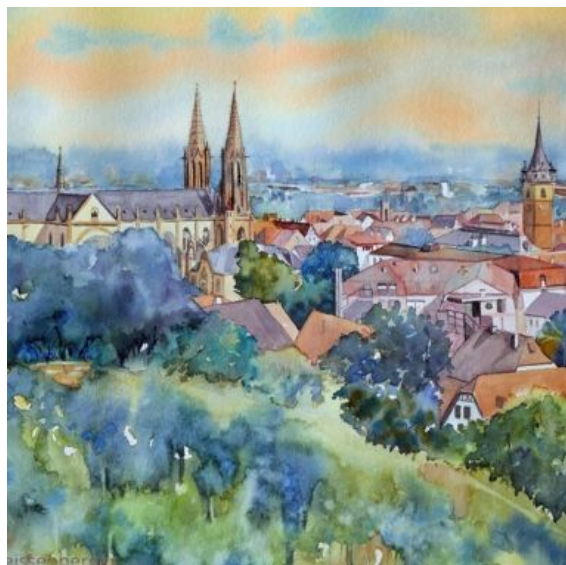

# WATERCOLOR EXHIBITION - CHRISTINE WEISSENBERGER

Obernai

 [03 88 49 95 95](tel:0388499595)

@ Contact

 [www.obernai.fr](http://www.obernai.fr) <http://www.facebook.com/Weisse...>

**Place du Beffroi  
Salle d'expositions du Beffroi  
67210 Obernai**

## + Description

Christine Weissenberger, watercolorist, exhibits her work in the Belfry exhibition hall.

Discover the many facets of watercolor with works of natural and urban landscapes of Obernai, Alsace and the surrounding countryside.