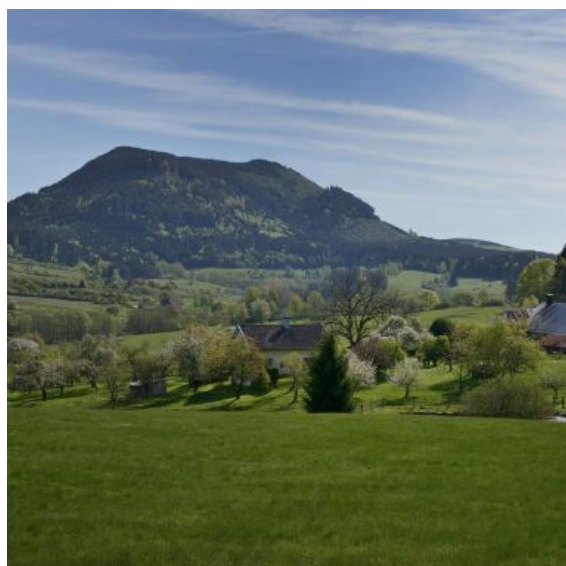

MOUNTAIN-BIKE CIRCUIT H01: LE CLIMONT VIA THE HANG CLEARING

Bourg Bruche

 [03 88 47 18 51](tel:0388471851)

@ Contact

 <https://www.valleedelabruche.fr>

67420 Bourg Bruche

+ Description

This circular trail, about 20 km long, leads through the area to one of the legendary peaks of the valley, Climont (966 m high). It is located near the clearing of Hang and offers a panoramic view of the surrounding valleys.