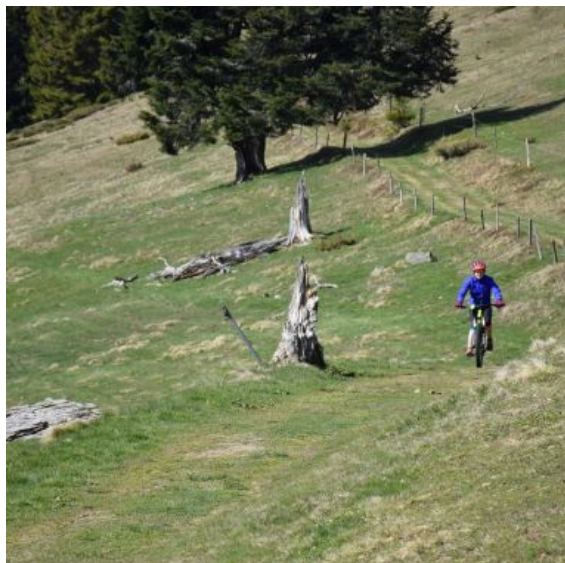

THE MARKSTEIN FFC NO. 30 MOUNTAIN BIKE ROUTE

Le Markstein

 [03 89 82 13 90](tel:0389821390)

@ Contact

 www.hautes-vosges-alsace.fr

68610 Le Markstein

+ Description

This easy circuit starts at the Markstein station, guiding you through numerous high stubble field landscapes to discover magnificent panoramic views of the Vosges mountain peaks.